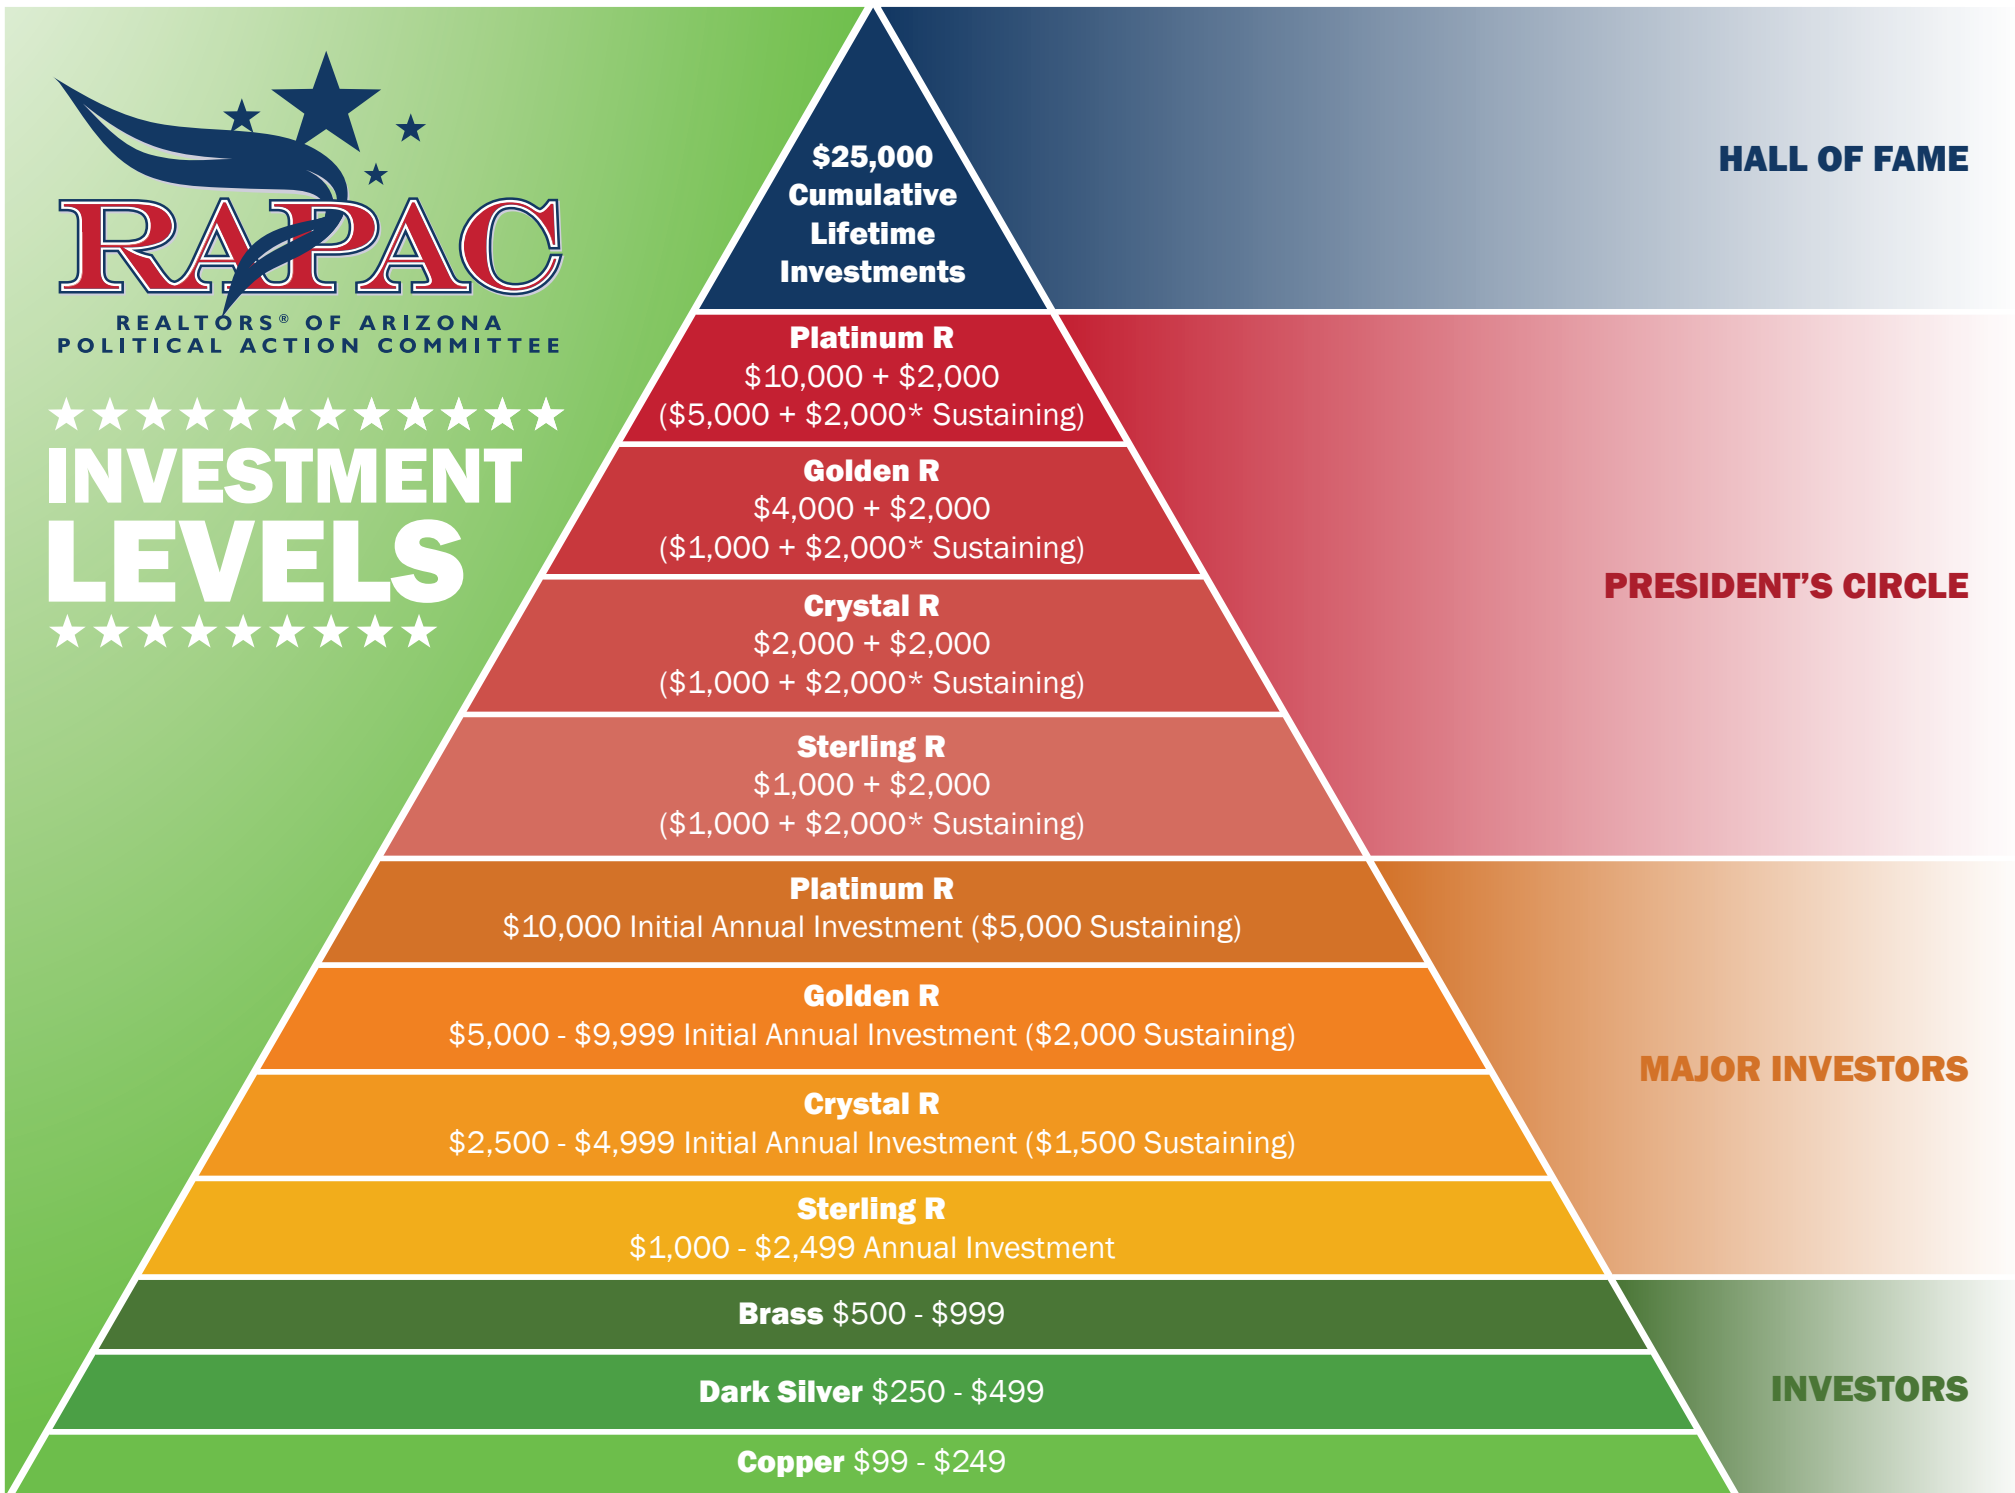

★★★★★★★★★★★★★★★★

INVESTMENT LEVELS

★★★★★★★★★★★★★★★★

*President's Circle requires additional investments totaling \$2,000 to be made separately and directly to select RPAC-recommended candidates.