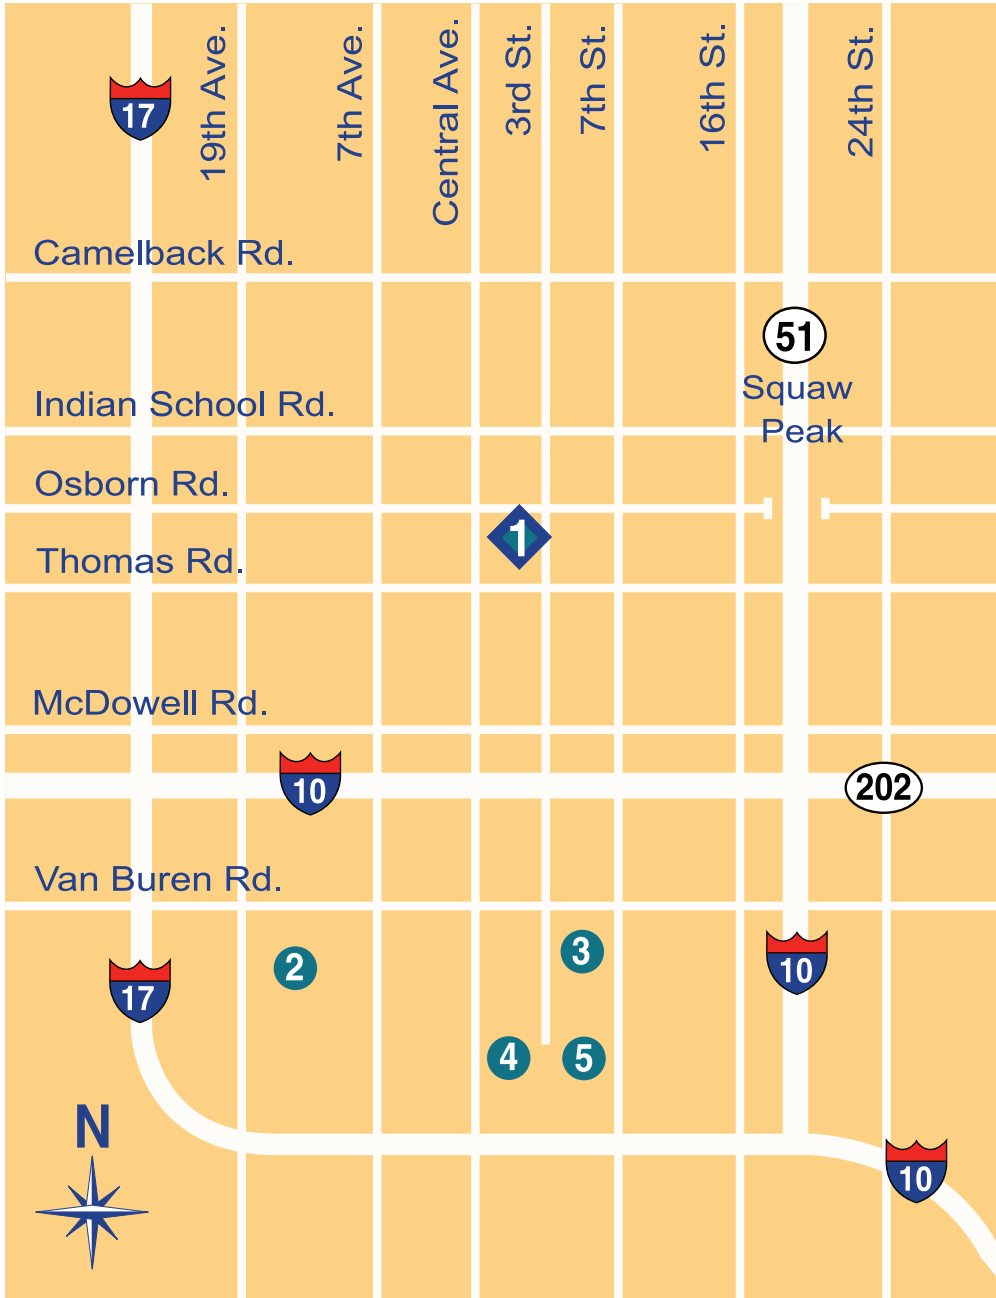

Map to the Arizona Association of REALTORS®

255 East Osborn Rd. Suite 200, Phoenix AZ, 85012

map key

-  **AAR Building**
-  **State Capitol**
-  **Civic Plaza**
-  **US Airways Center**
-  **Chase Field**

Access Routes:

I-17 via Thomas (east) to 3rd St. (north) – 3 miles

I-10 via 7th Ave. (north), Osborn (east), 3rd St. (southwest corner) – 2 miles

Squaw Peak (SR-51) via Thomas (west), 3rd St. (north) – 2.2 miles
(No access to Osborn from Squaw Peak (SR-51).)

Note: no left turn off 7th St. (north) 6-9am and 4-6pm